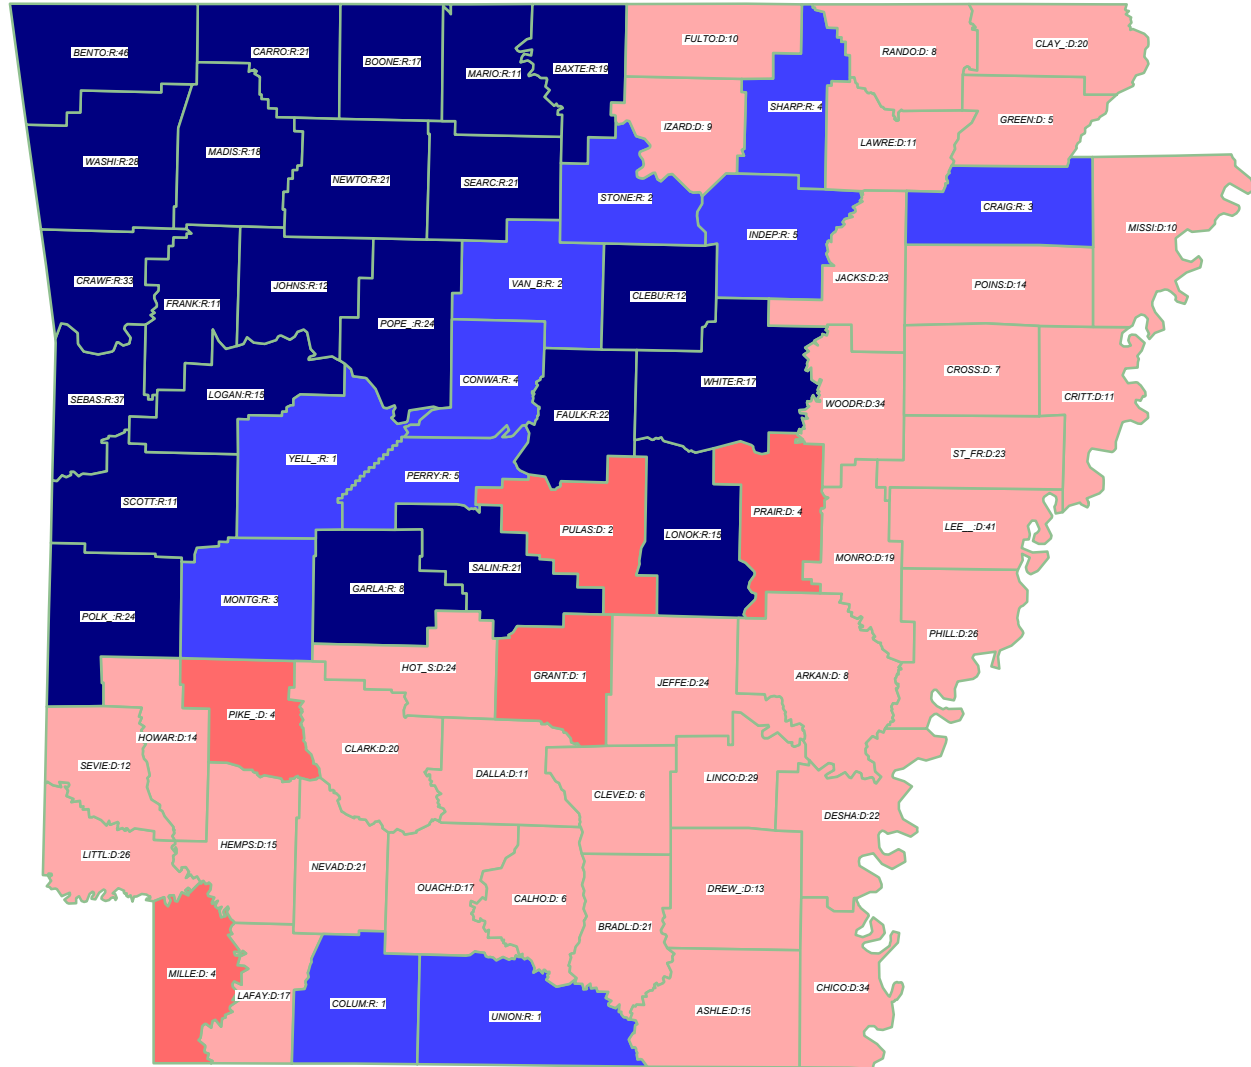

U.S. Senate 1996

HUTCHINSON (R) gains seat over Bryant+ (D)

General Election; See Vote Listing for County Detail of Results

Winner by Margin

- GOP by > 5% (23)
- GOP by < 5% (11)
- Dem by < 5% (5)
- Dem by > 5% (36)

Label in each county is Polidata
CyAbb:winner/margin (%).