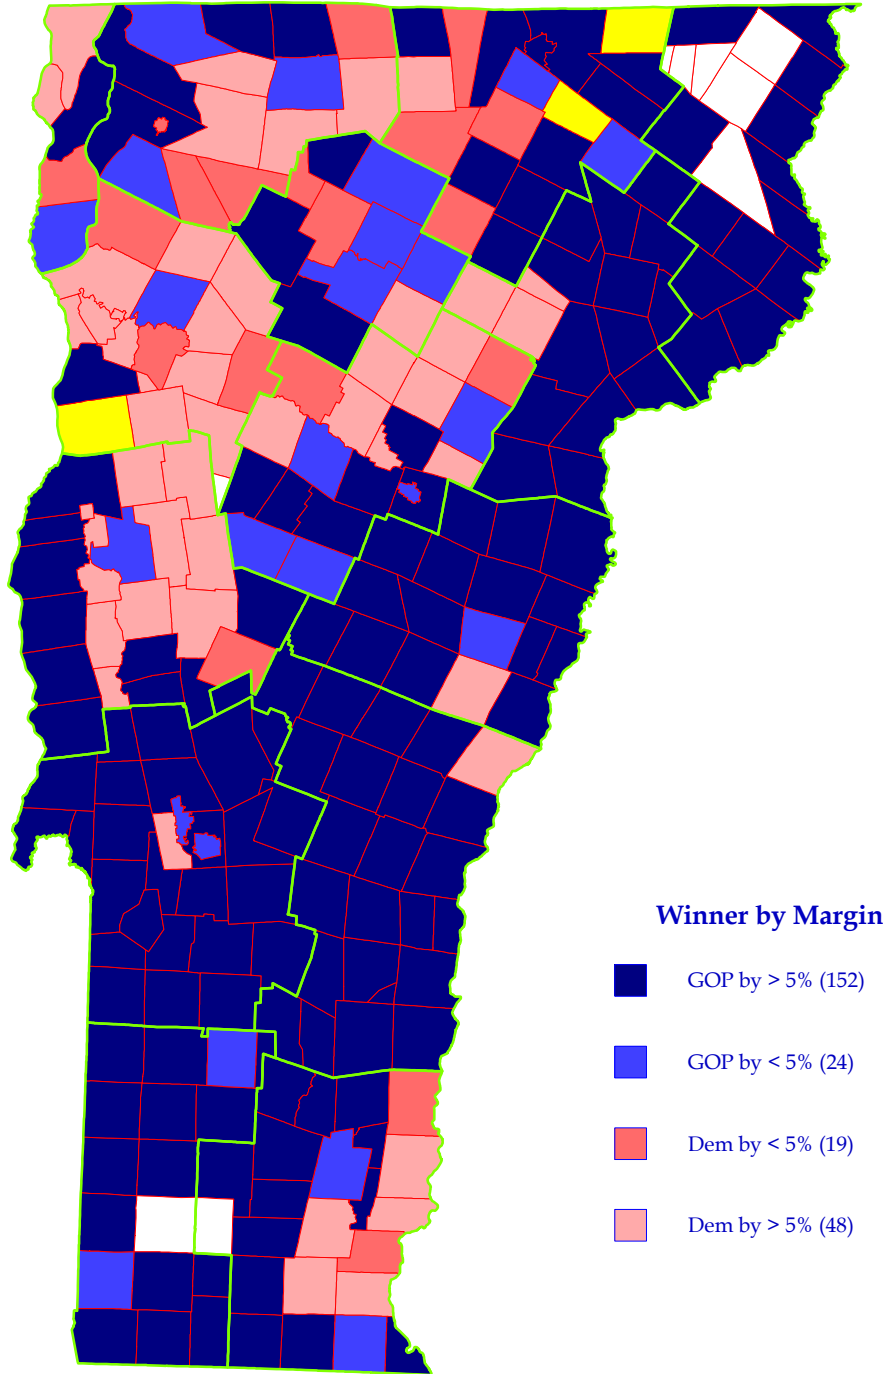

Lt. Governor 1994

SNELLING, B.* (R) reelected over Racine (D)

General Election; See Vote Listing for County Detail of Results

Label in each county is Polidata
CyAbb:winner/margin (%).