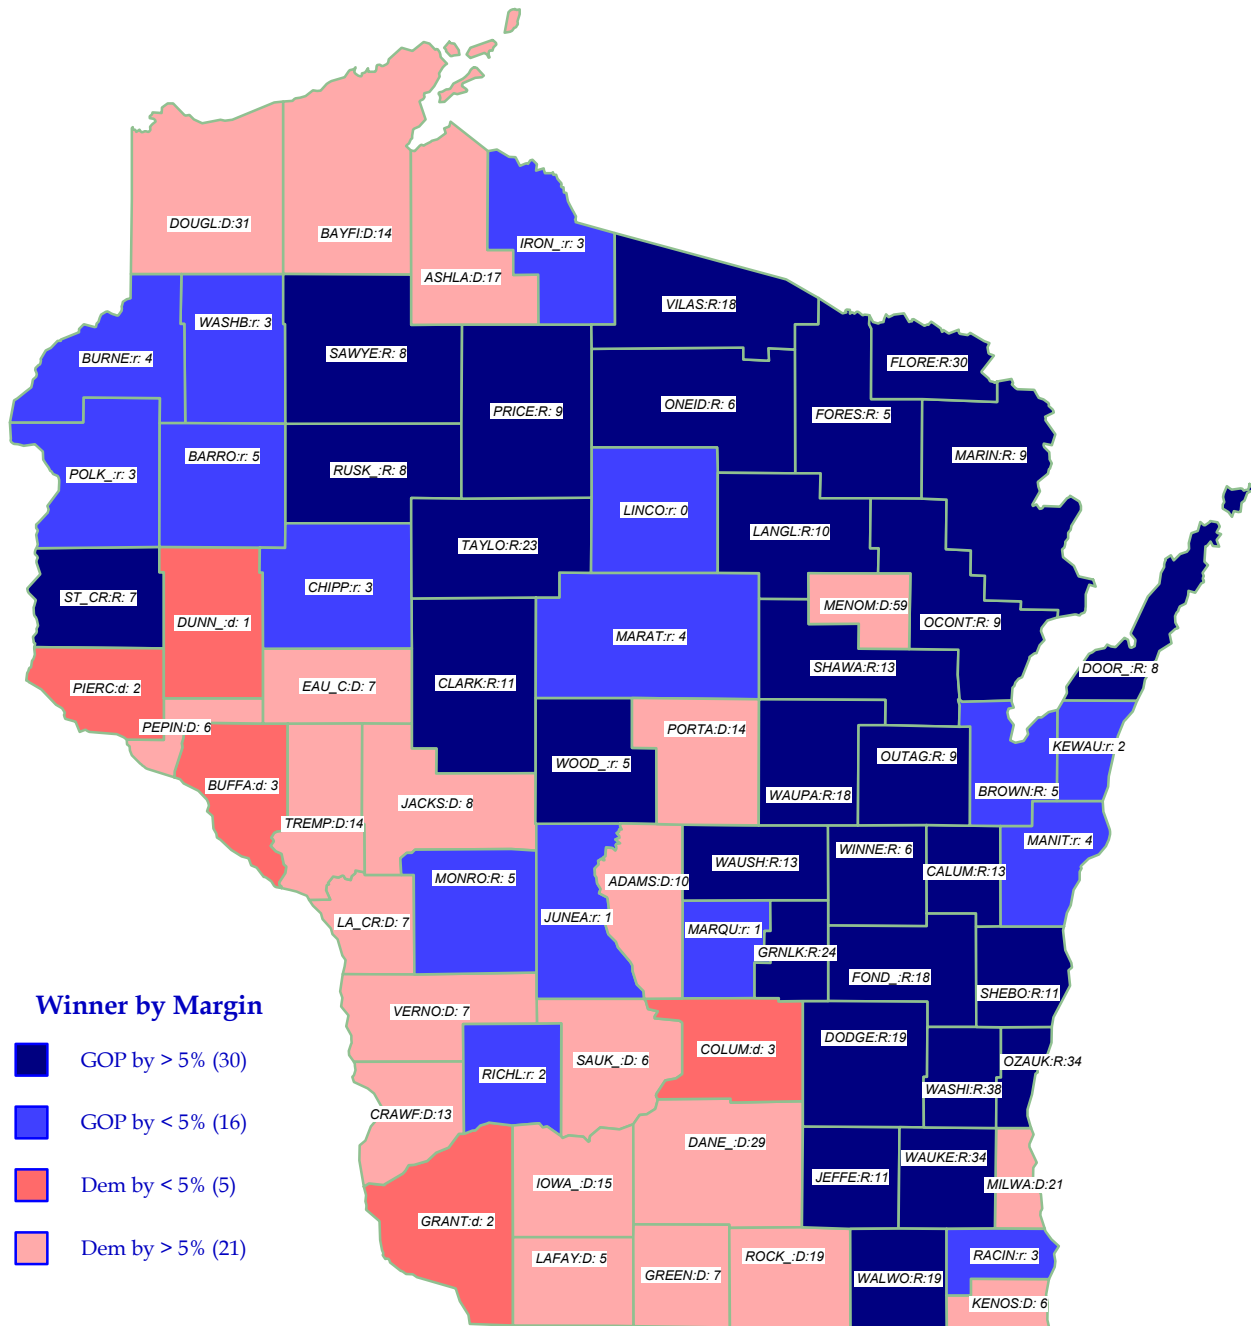

U.S. President 2000

GORE+ (D) retains state over Bush (R)

General Election; See Vote Listing for County Detail of Results

Label in each county is Polidata
CyAbb:winner/margin (%)