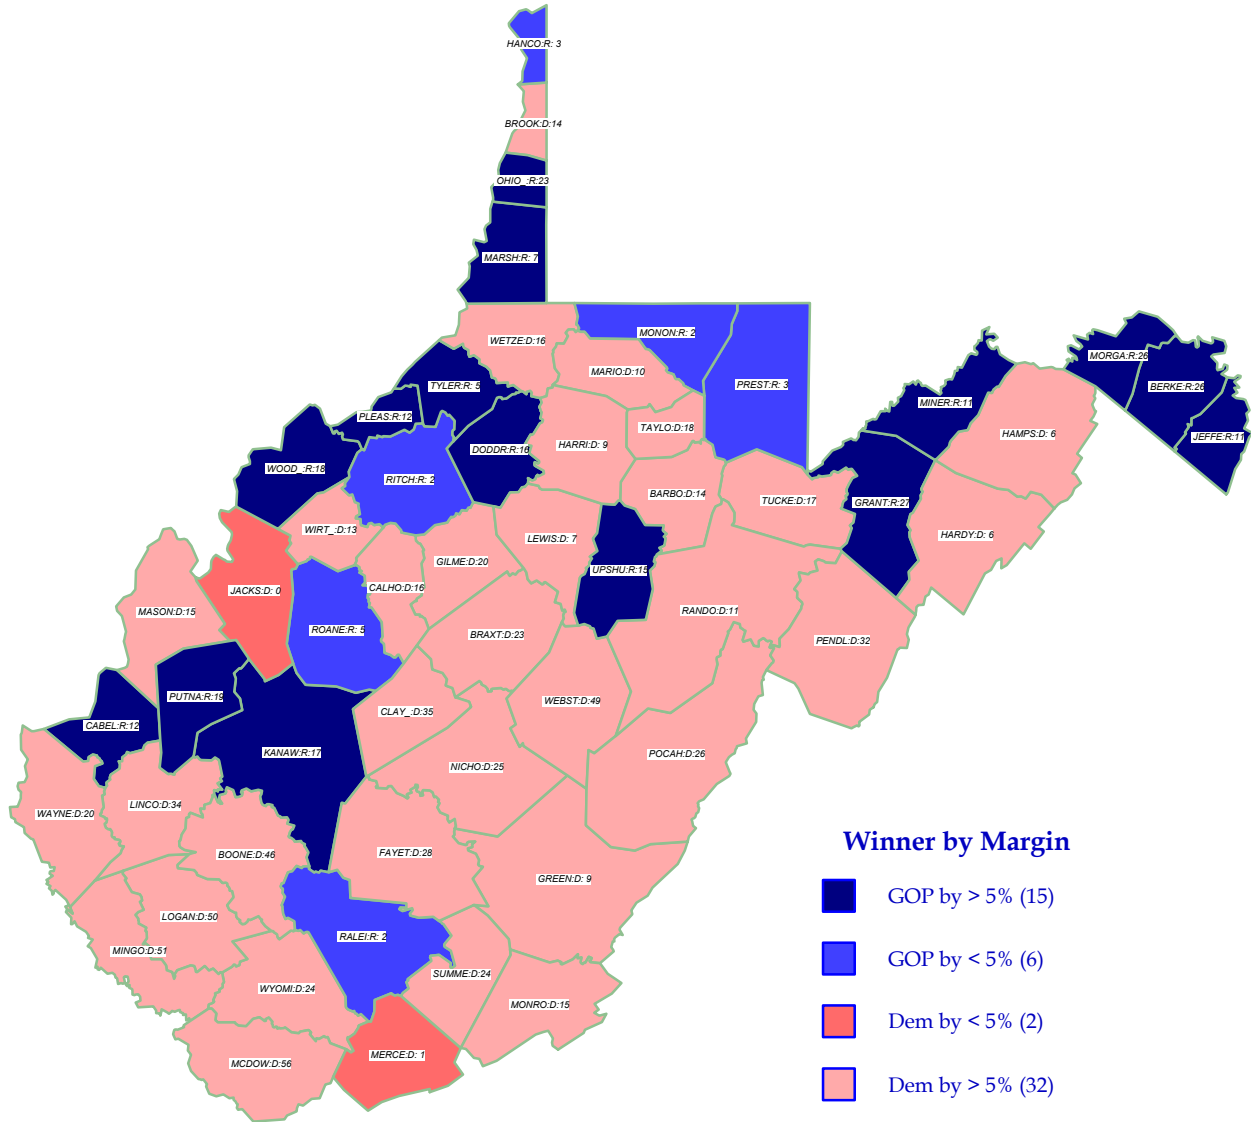

Attorney General 1996

MCGRAW* (D) reelected over Lane (R)

General Election; See Vote Listing for County Detail of Results

Label in each county is Polidata
CyAbb:winner/margin (%).