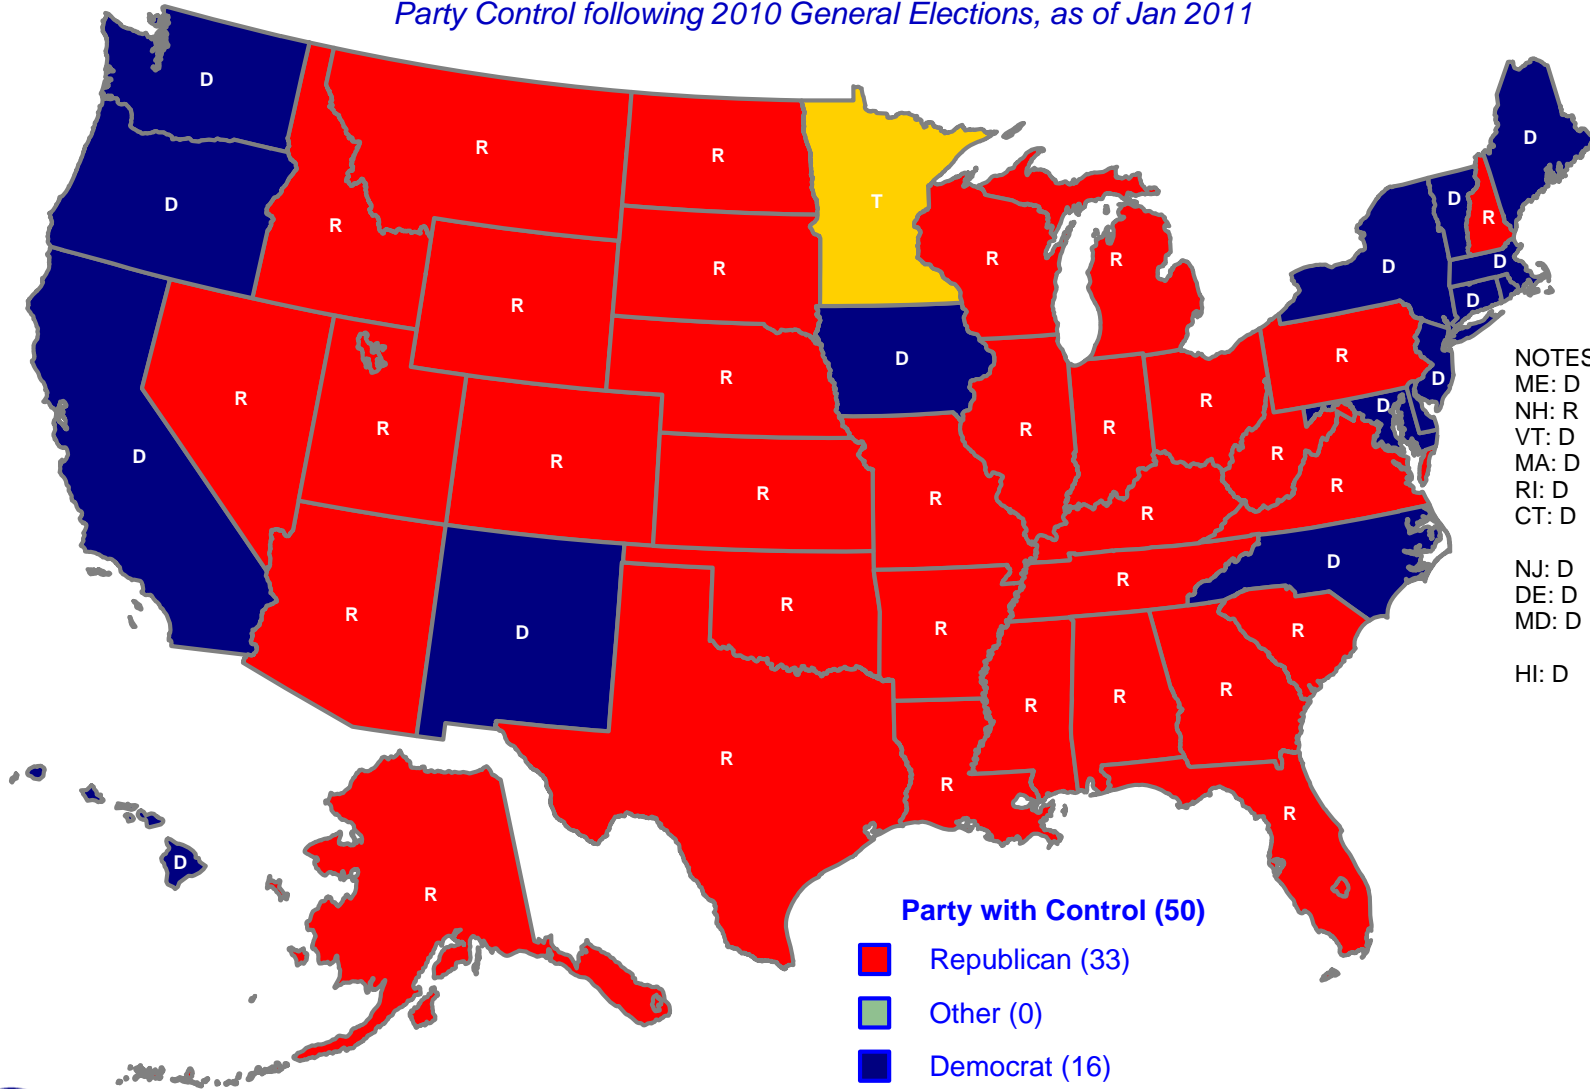

Party Control, U.S. House Delegations, 2011

Party Control following 2010 General Elections, as of Jan 2011

NOTES:
ME: D
NH: R
VT: D
MA: D
RI: D
CT: D

NJ: D
DE: D
MD: D

HI: D