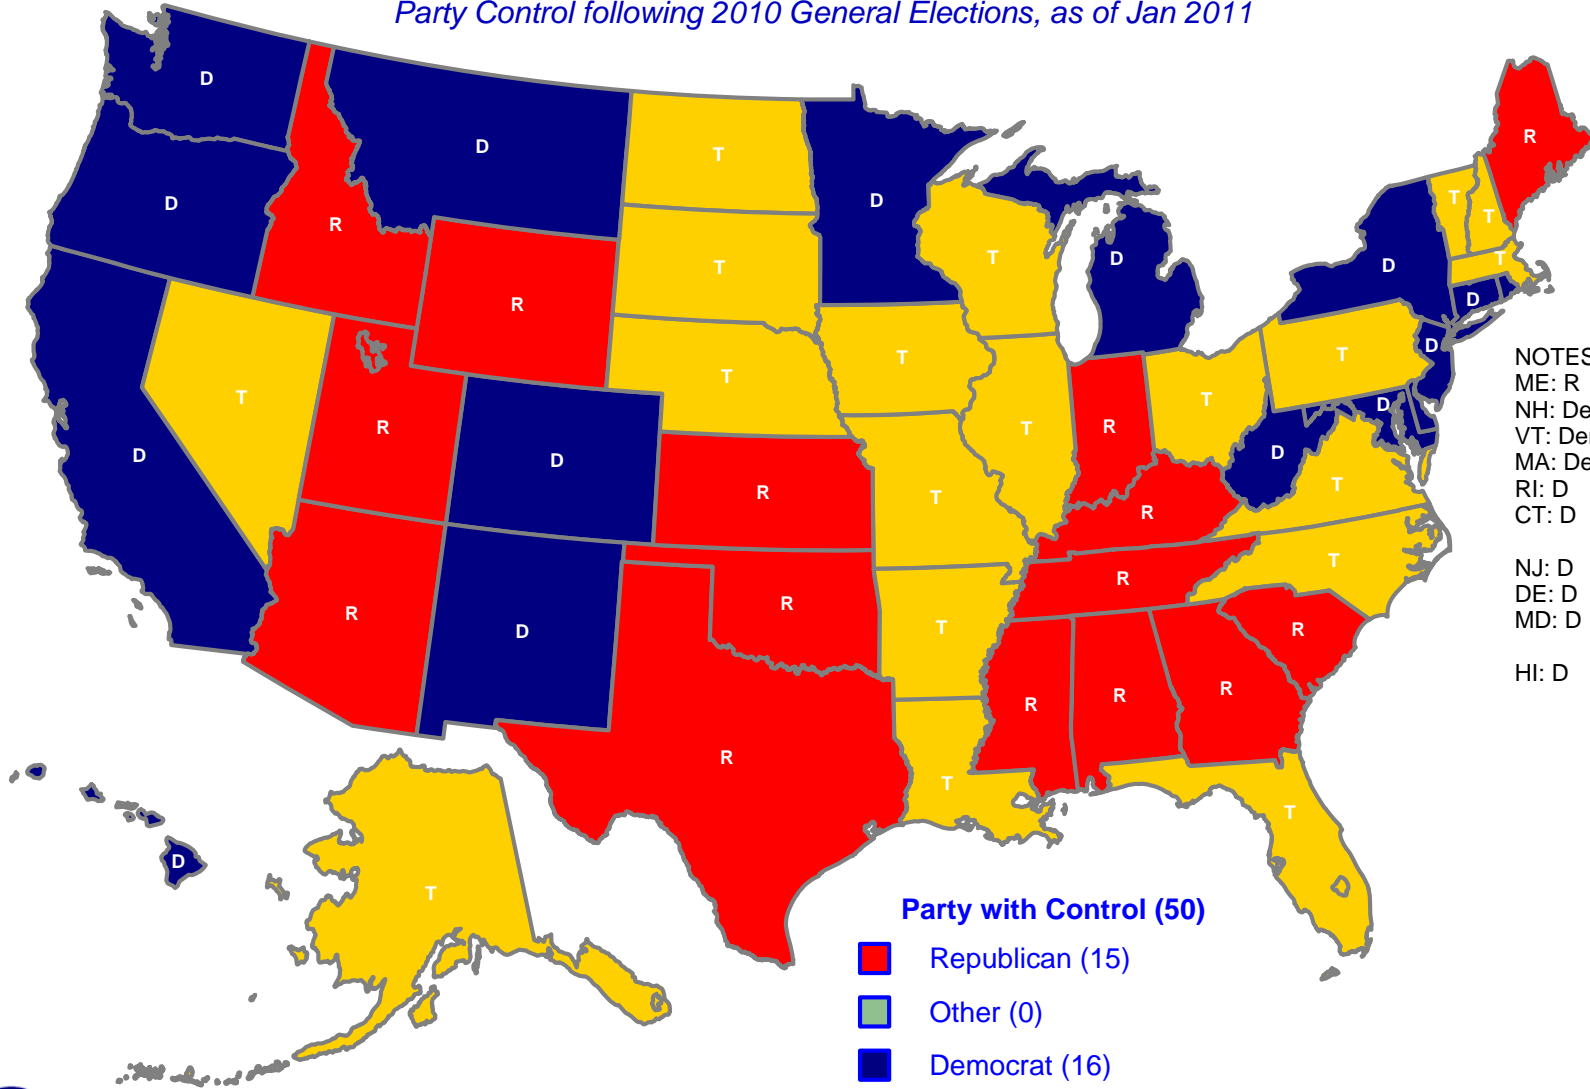

# Party Control, U.S. Senate Delegations, 2011

Party Control following 2010 General Elections, as of Jan 2011

NOTES:  
 ME: R  
 NH: Dem/Rep  
 VT: Dem/Ind  
 MA: Dem/Rep  
 RI: D  
 CT: D  
  
 NJ: D  
 DE: D  
 MD: D  
  
 HI: D

**Party with Control (50)**

- Republican (15)
- Other (0)
- Democrat (16)
- Tied (19)