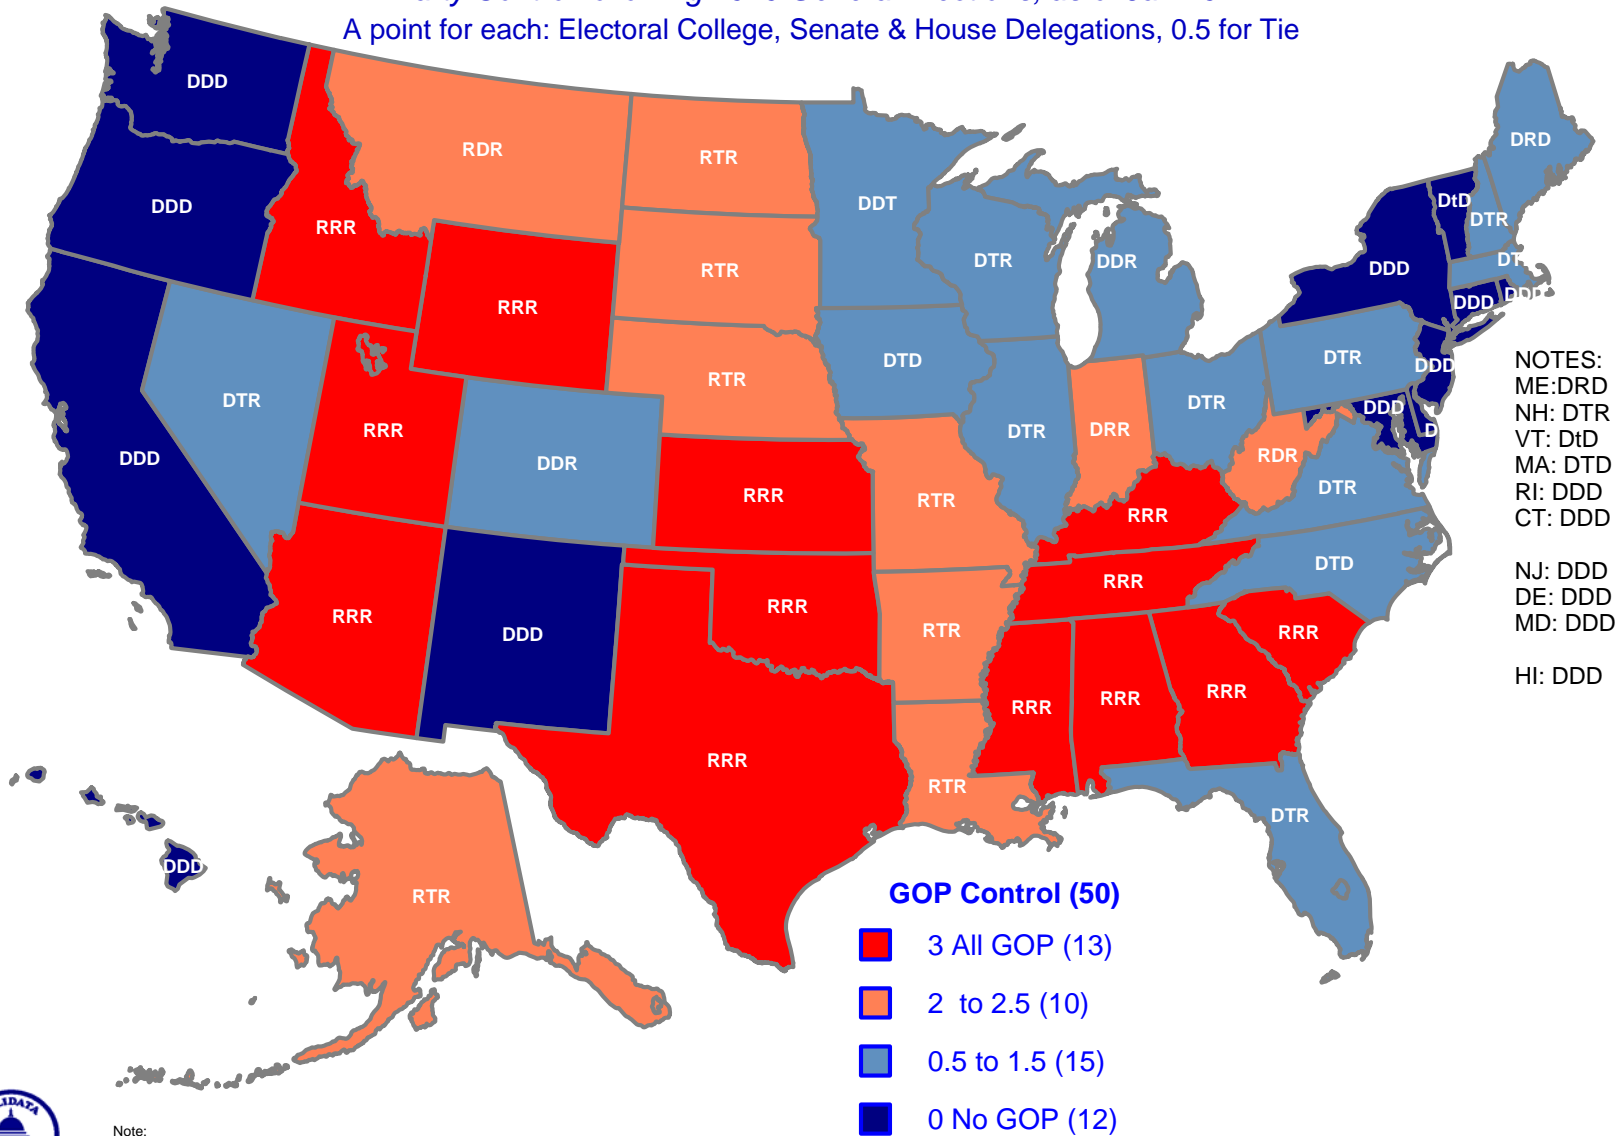

# Party Control, President & Congress, 2011

Party Control following 2010 General Elections, as of Jan 2011

A point for each: Electoral College, Senate & House Delegations, 0.5 for Tie

NOTES:  
 ME: DRD  
 NH: DTR  
 VT: DtD  
 MA: DTD  
 RI: DDD  
 CT: DDD  
  
 NJ: DDD  
 DE: DDD  
 MD: DDD  
  
 HI: DDD

Note:

Party Control based upon general election results; some specials/switches may be included. Nebraska has a unicameral nonpartisan legislature; 2 points given for Governor.