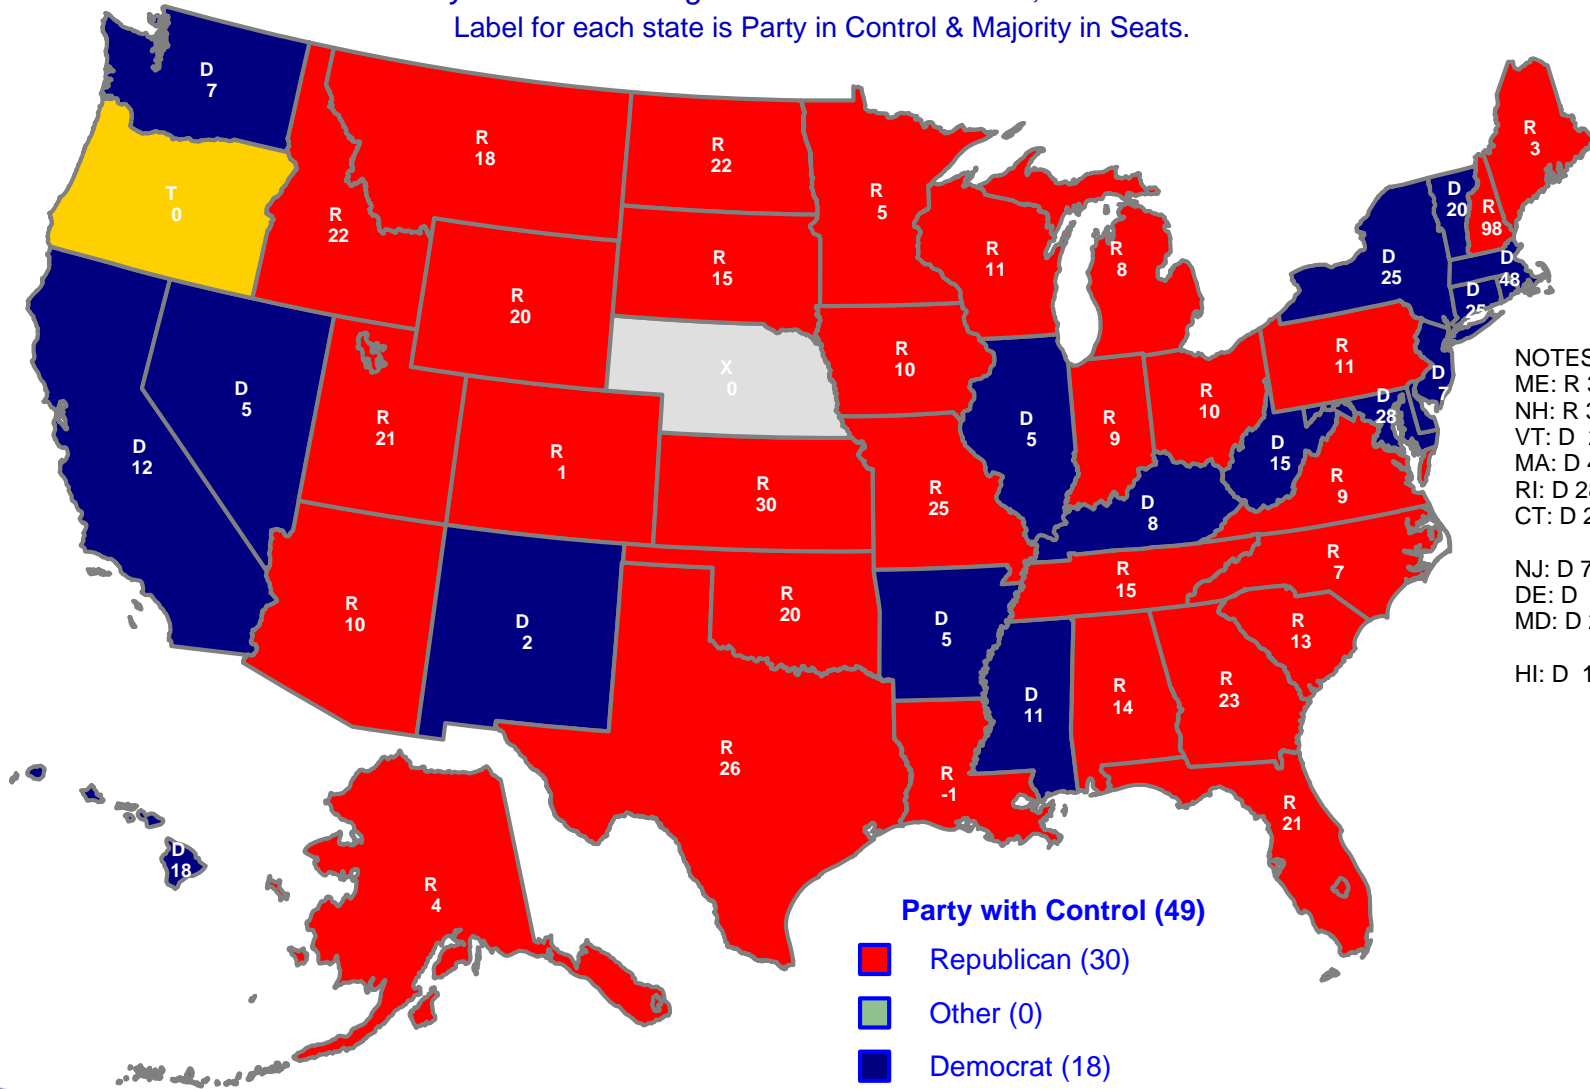

Party Control, State Houses, 2011

Party Control following 2010 General Elections, as of Jan 2011

Label for each state is Party in Control & Majority in Seats.

NOTES:
 ME: R 3
 NH: R 33
 VT: D 20
 MA: D 48
 RI: D 28
 CT: D 25

 NJ: D 7
 DE: D 6
 MD: D 28

 HI: D 18

Party with Control (49)

- Republican (30)
- Other (0)
- Democrat (18)
- Tied (1)

Note:

Party Control based upon general election results; some specials/switches may be included. Nebraska has a unicameral nonpartisan legislature; 2 points given for Governor.