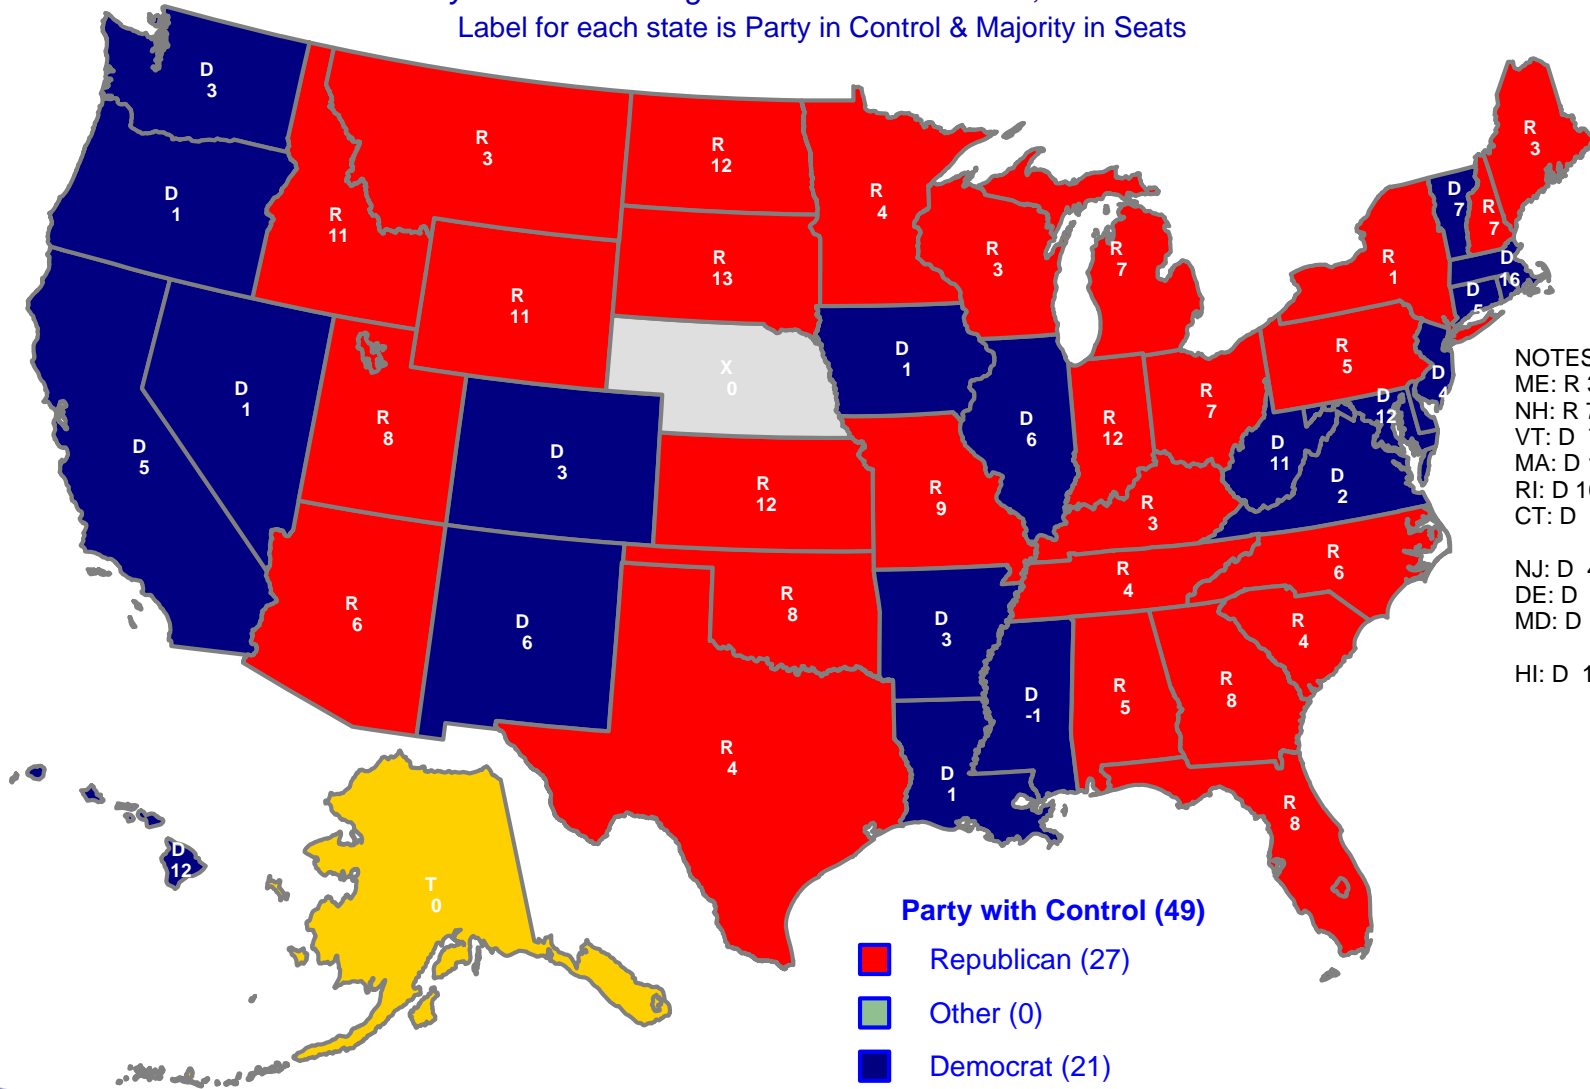

Party Control, State Senates, 2011

Party Control following 2010 General Elections, as of Jan 2011

Label for each state is Party in Control & Majority in Seats

NOTES:
 ME: R 3
 NH: R 7
 VT: D 7
 MA: D 16
 RI: D 10
 CT: D 5

 NJ: D 4
 DE: D 4
 MD: D 12

 HI: D 12

Party with Control (49)

- Republican (27)
- Other (0)
- Democrat (21)
- Tied (1)

Note:

Party Control based upon general election results; some specials/switches may be included. Nebraska has a unicameral nonpartisan legislature; 2 points given for Governor.