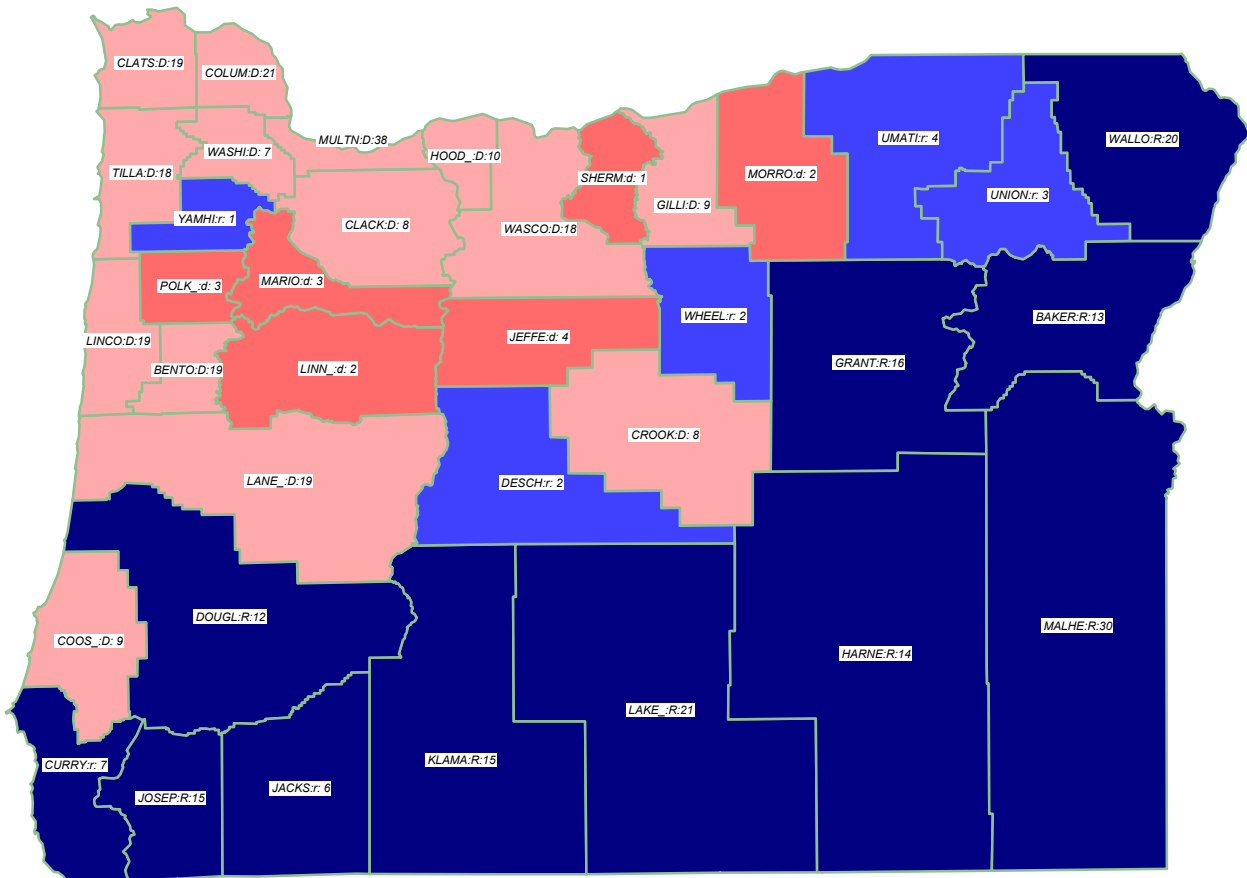

Attorney General 1996

MYERS+ (D) retains seat over Hoffer (R)

General Election; See Vote Listing for County Detail of Results

Winner by Margin

- Dark Blue: GOP by > 5% (11)
- Blue: GOP by < 5% (5)
- Red: Dem by < 5% (6)
- Light Red: Dem by > 5% (14)

Label in each county is Polidata
CyAbb:winner/margin (%).